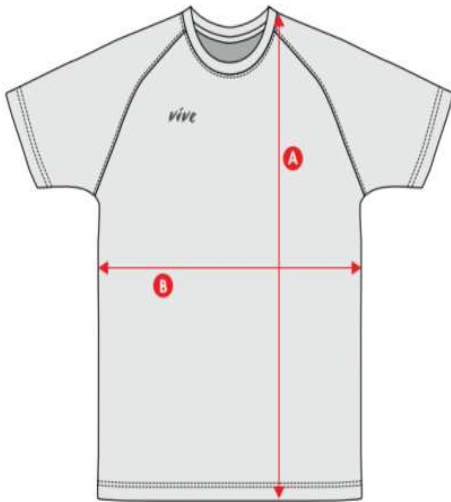

New 1/4 Zip Sweatshirt Sizes							
CM	XXS	XS	S	M	L	XL	XXL
A-Height	59	63	67	71	74	78	81
B- Broad	48	51	54	57	61	65	68
C-Low	44	47	49	52	56	60	63

New T - Shirt Sizes							
CM	XXS	XS	S	M	L	XL	XXL
A-Height	59	64	68	69	73	78	82
B- Broad	43	45	48	51	54	58	61

New Pants Sizes							
CM	XXS	XS	S	M	L	XL	XXL
A-Height	86	90	95	99	104	109	113
B- Broad	80	86	90	96	103	108	112